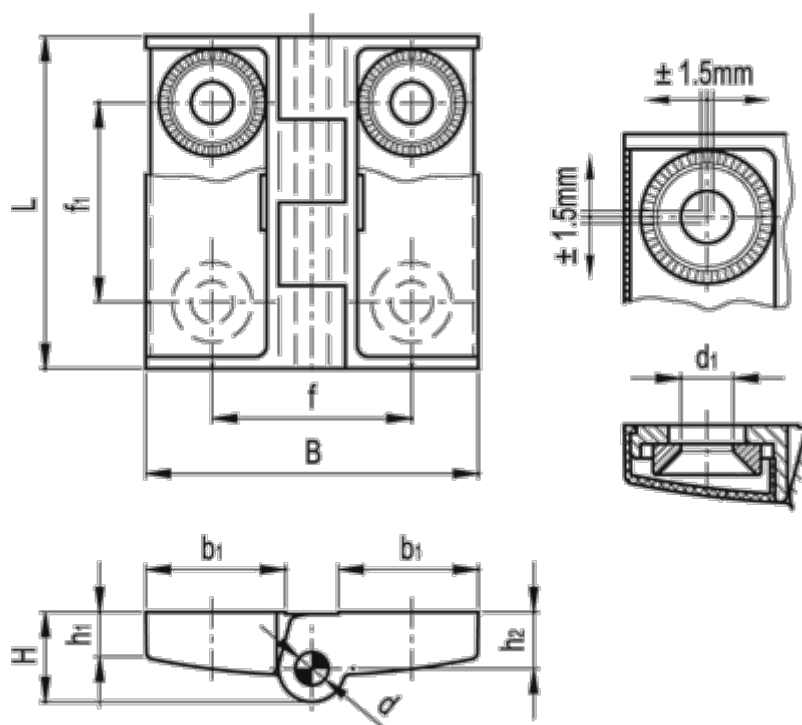

Article number: 2013374242
Description: E+G Hinge
GN 238-42-42-BJ-SR

Measures

$B = 50$	$h_2 = 8.5$
$b_1 = 21$	$L = 50$
$d = 5$	
$d_1 = 6.3$	
$f = 30$	
$f_1 = 30$	
$H = 13.5$	
$h_1 = 7$	